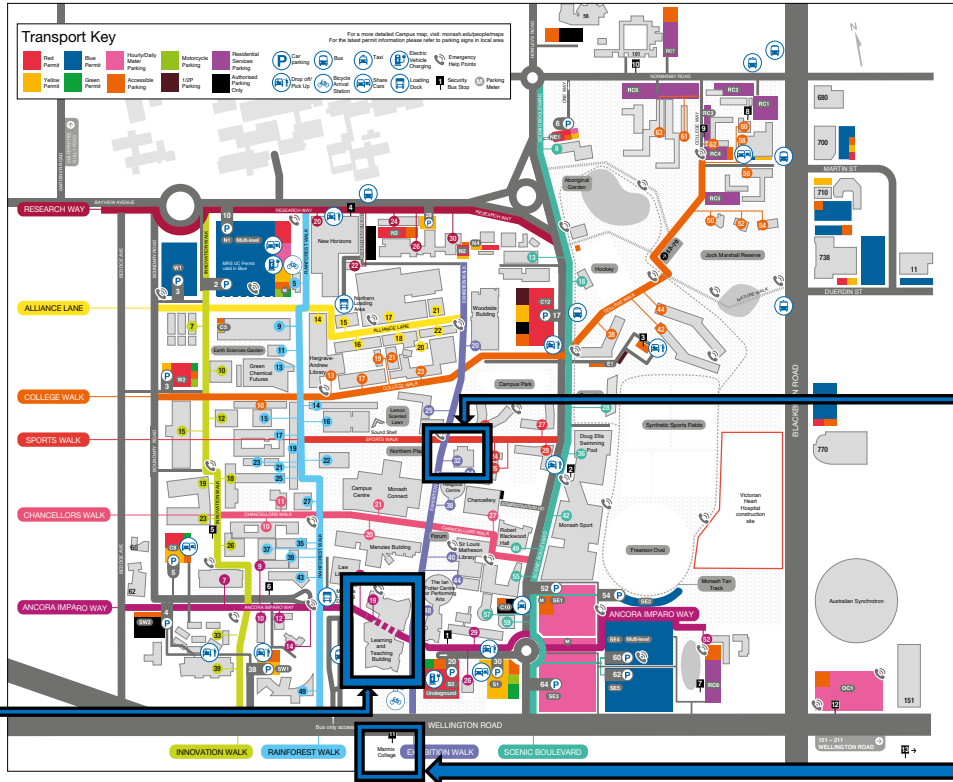

Monash University Clayton campus

AES Dec 1st
Meet/Welcome
17:00-20:00
Monash Club

AES
Accommodation

AES
Conference
Venue